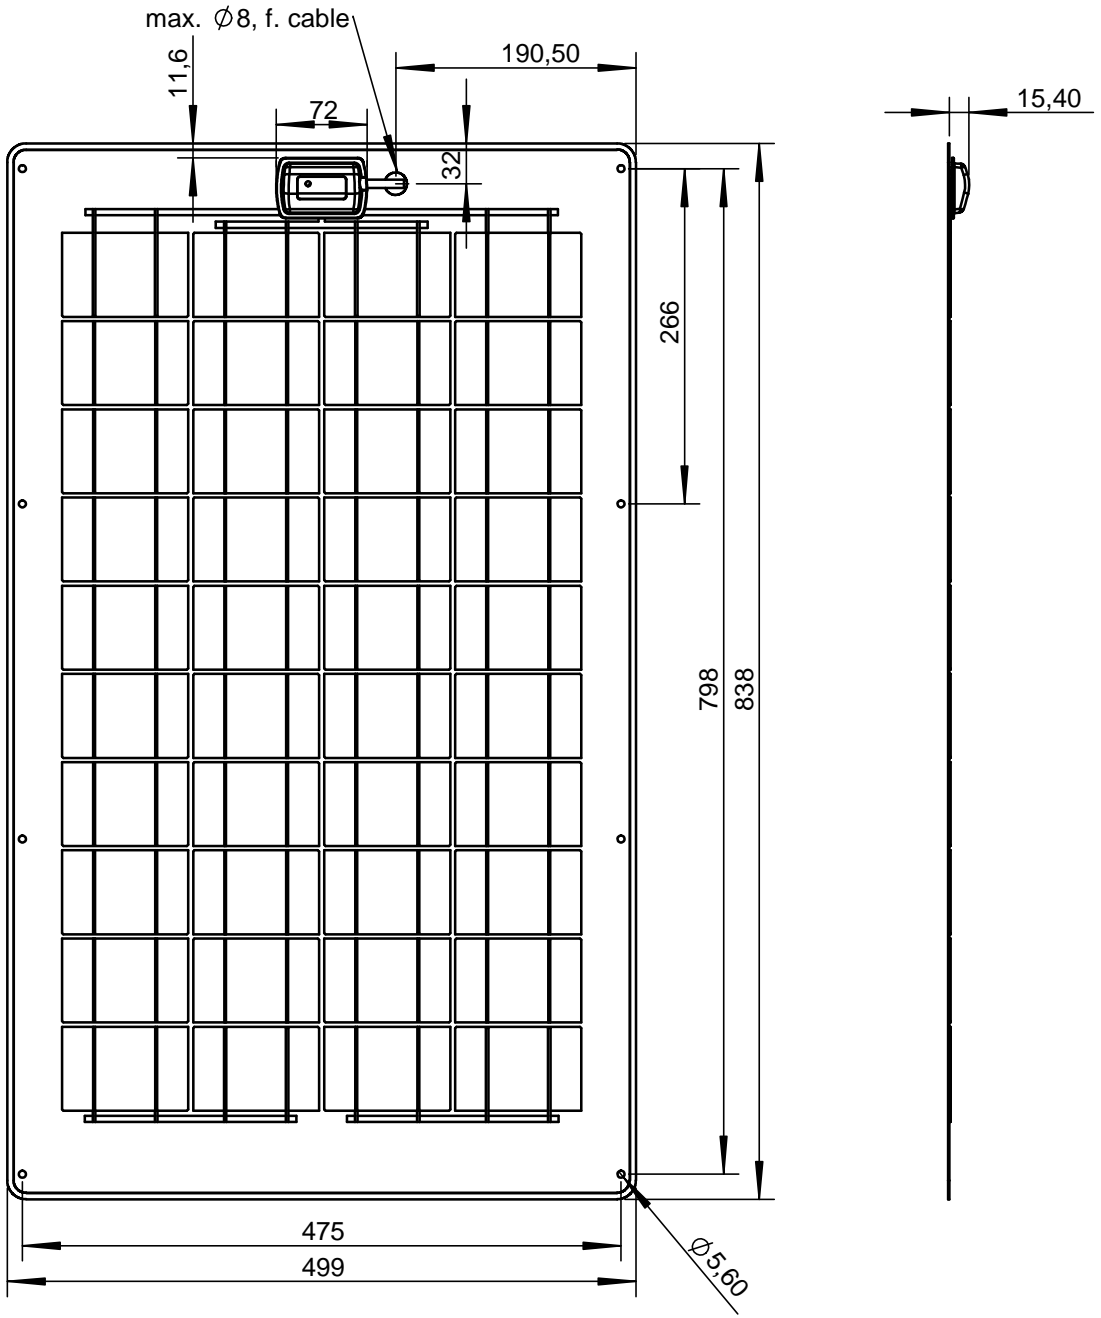

Solarmodul SW-3065

dimensions in mm