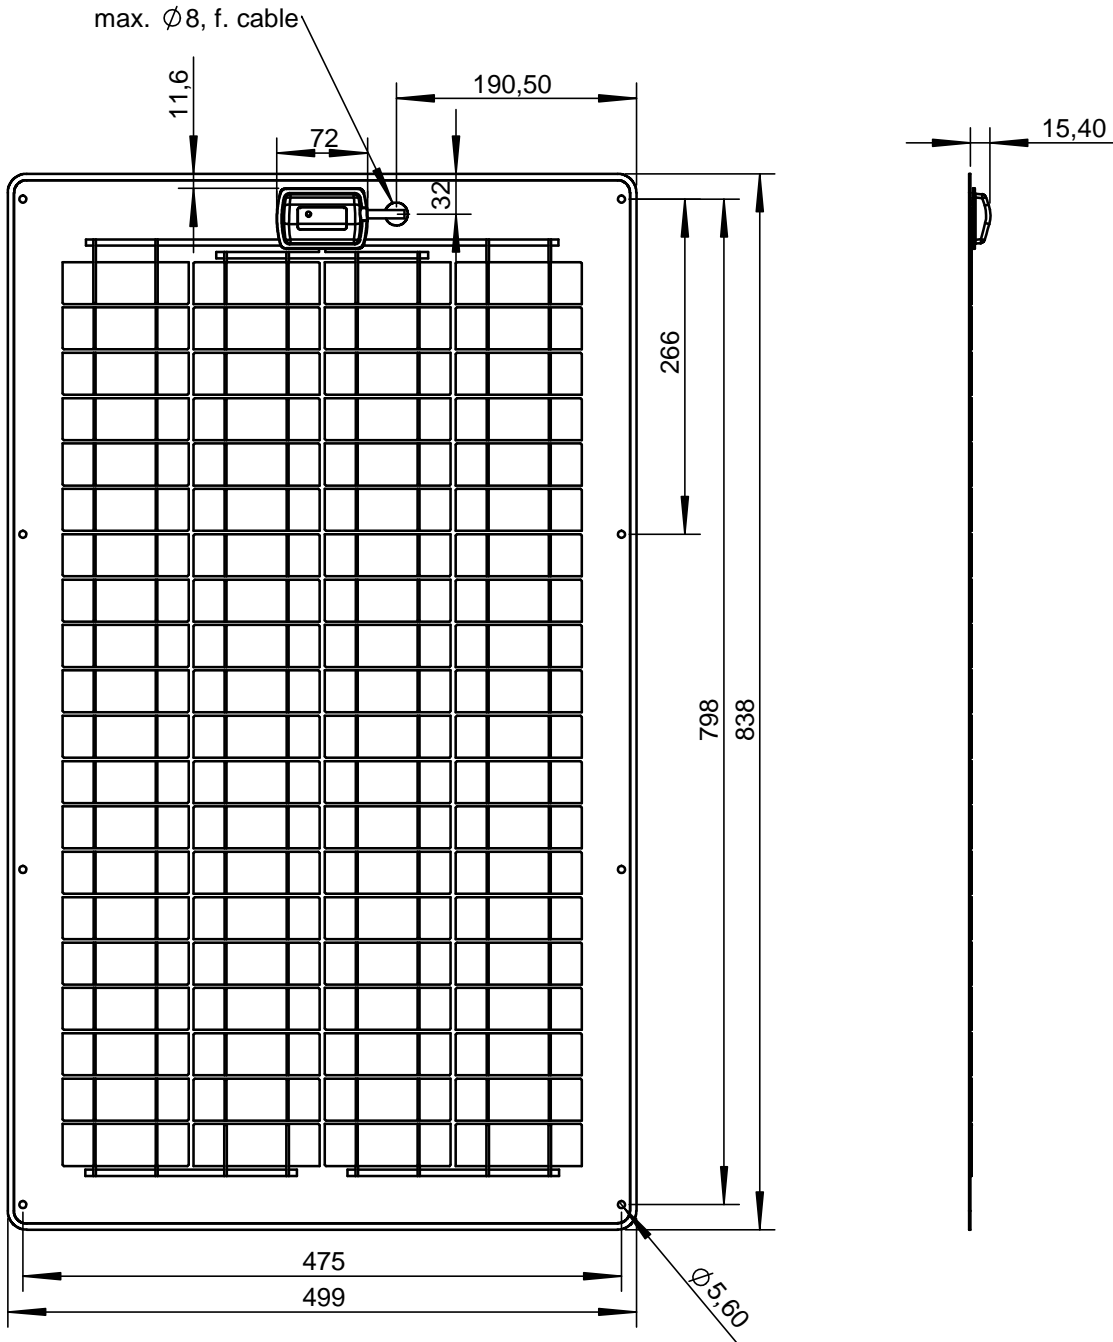

Solarmodul SW-3265

dimensions in mm