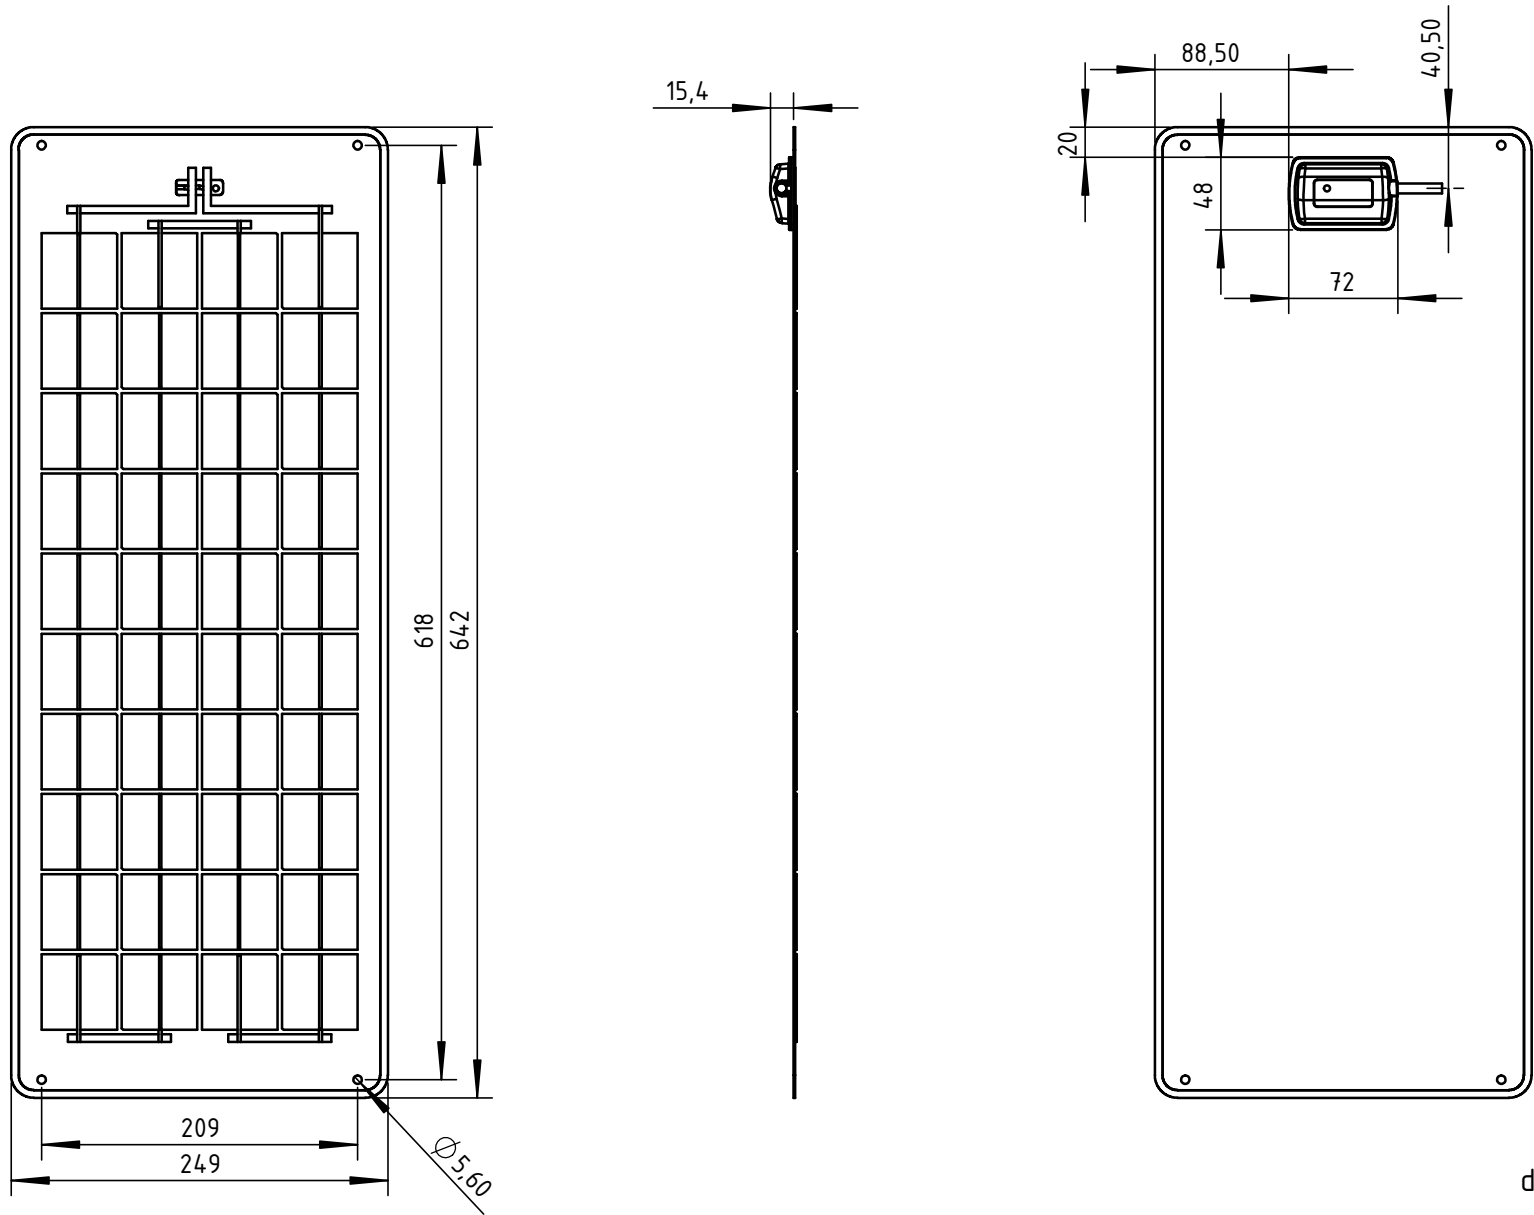

Solarmodul SW-4062

dimensions in mm