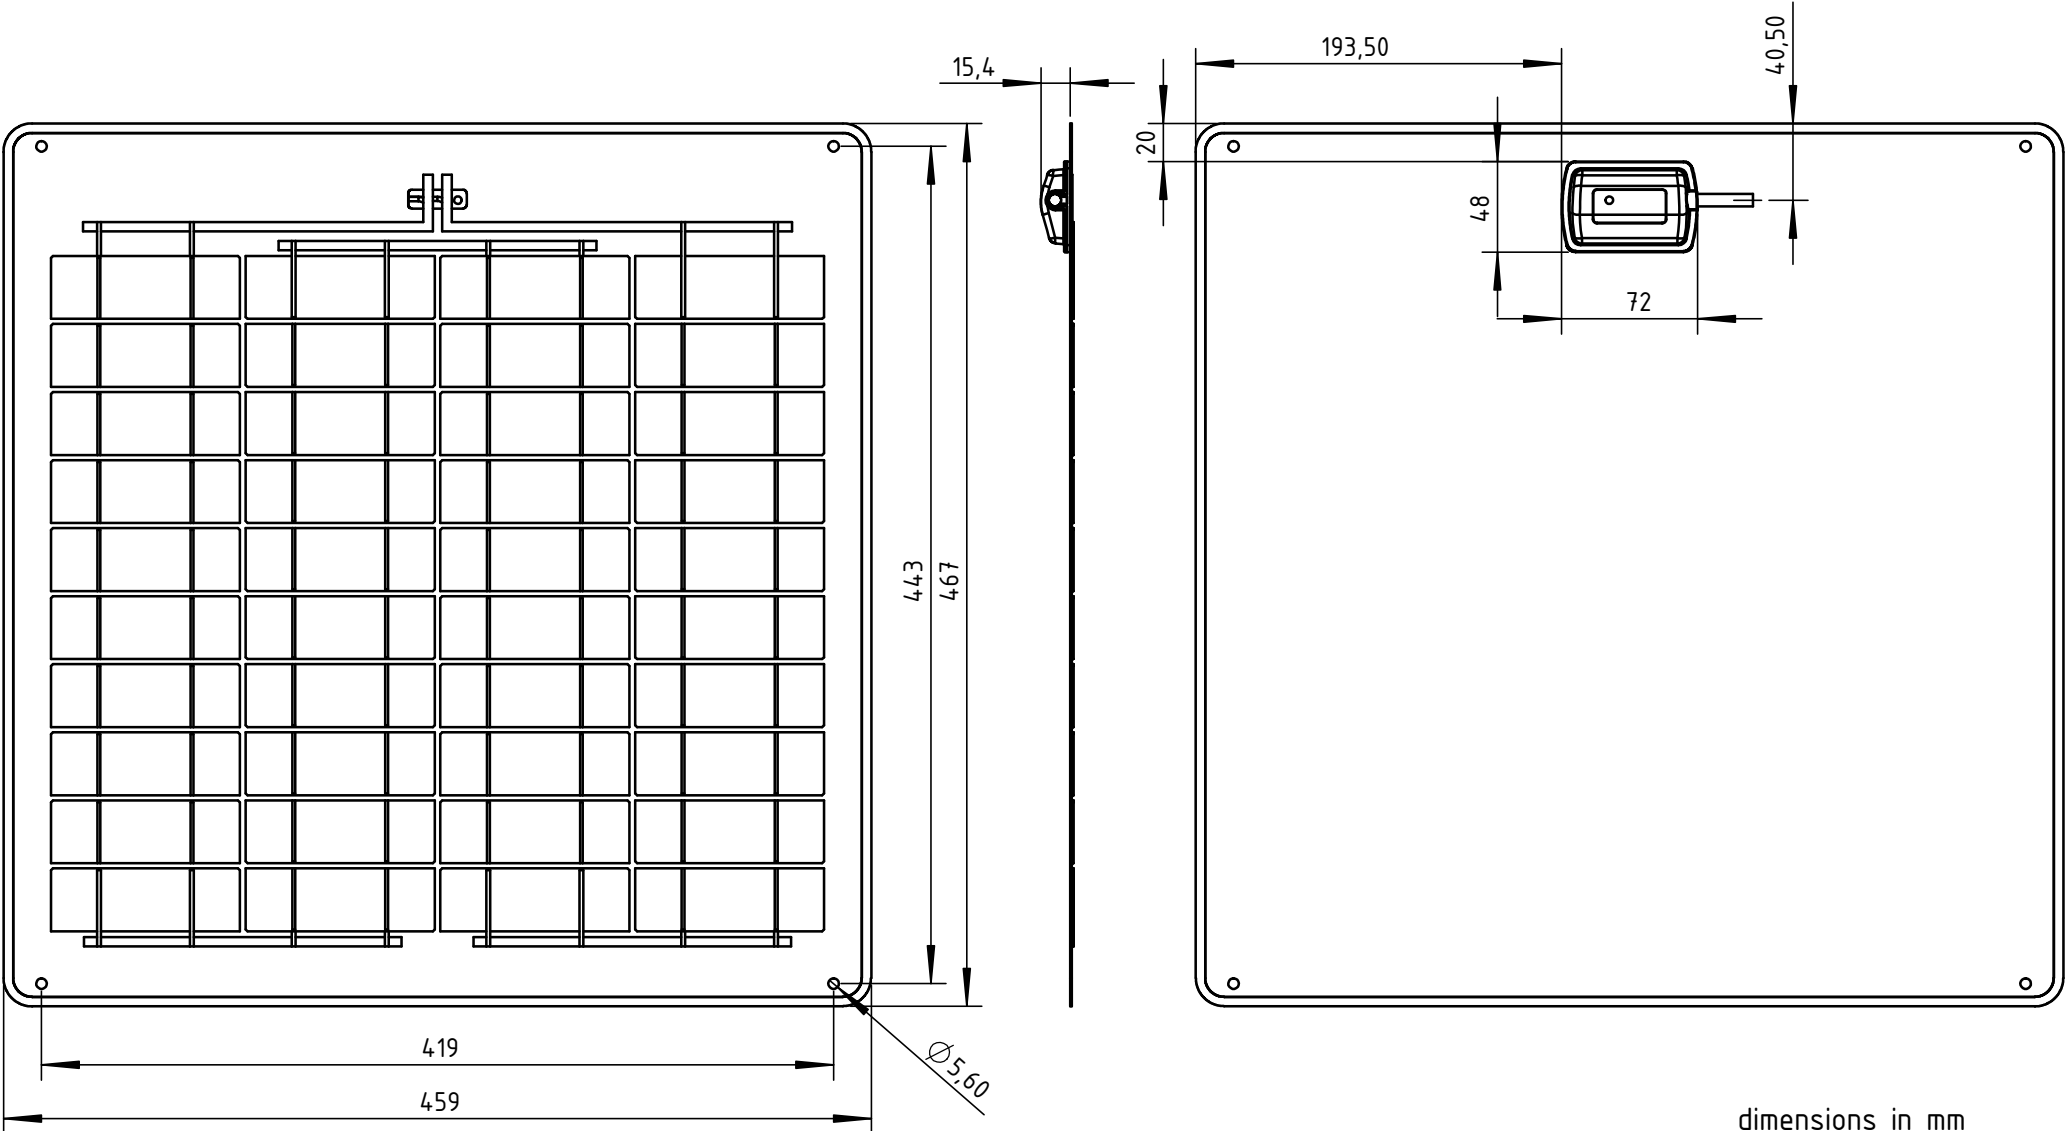

Solarmodul SW-4063

dimensions in mm