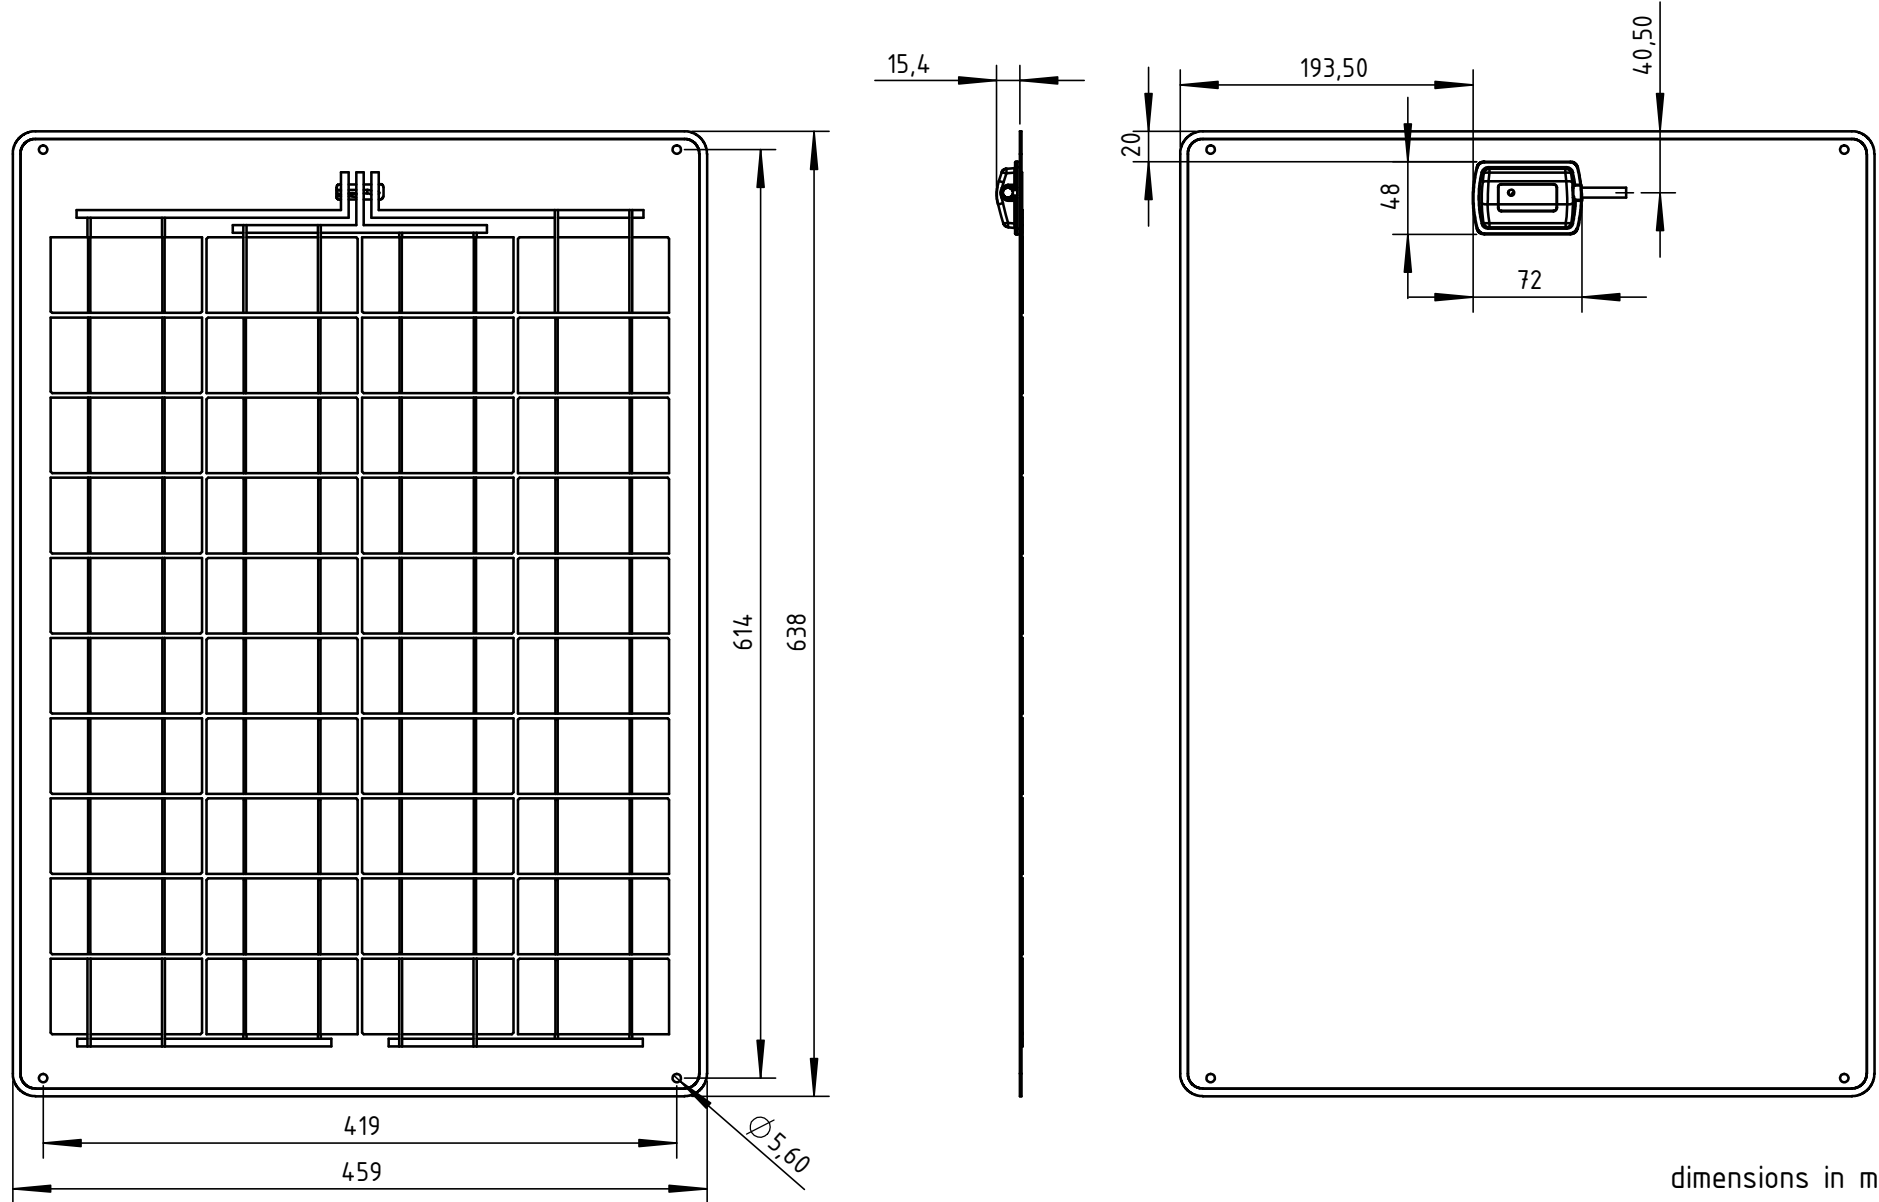

# Solarmodul SW-4064

dimensions in mm