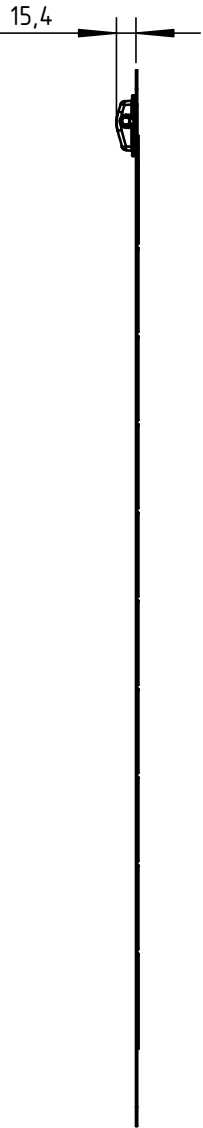

Solarmodul SW-4065

dimensions in mm