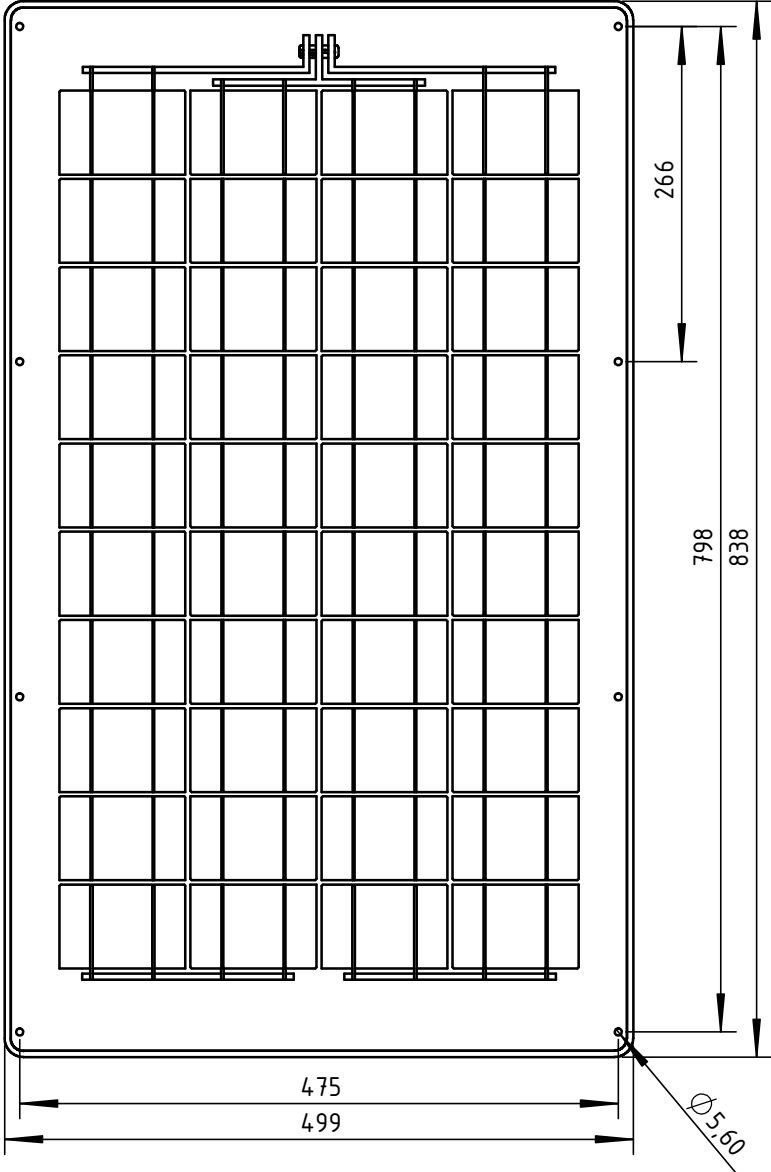

Solarmodul SW-4065

dimensions in mm