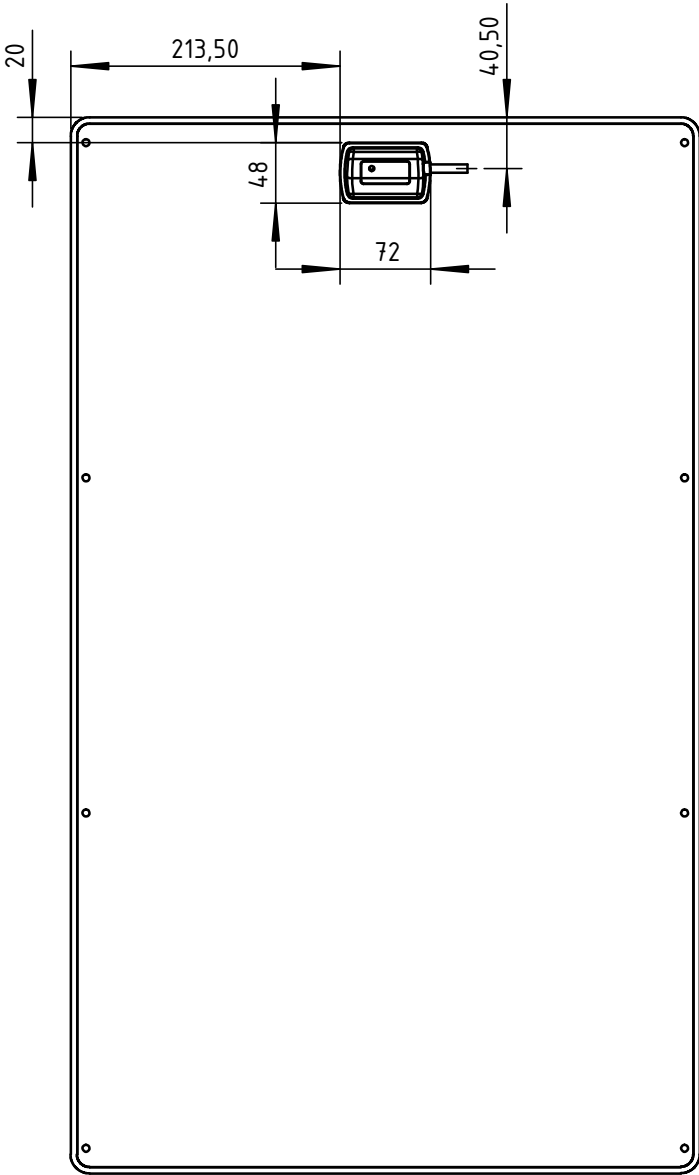

Solarmodul SW-4265

dimensions in mm

SunWare GmbH & Co KG