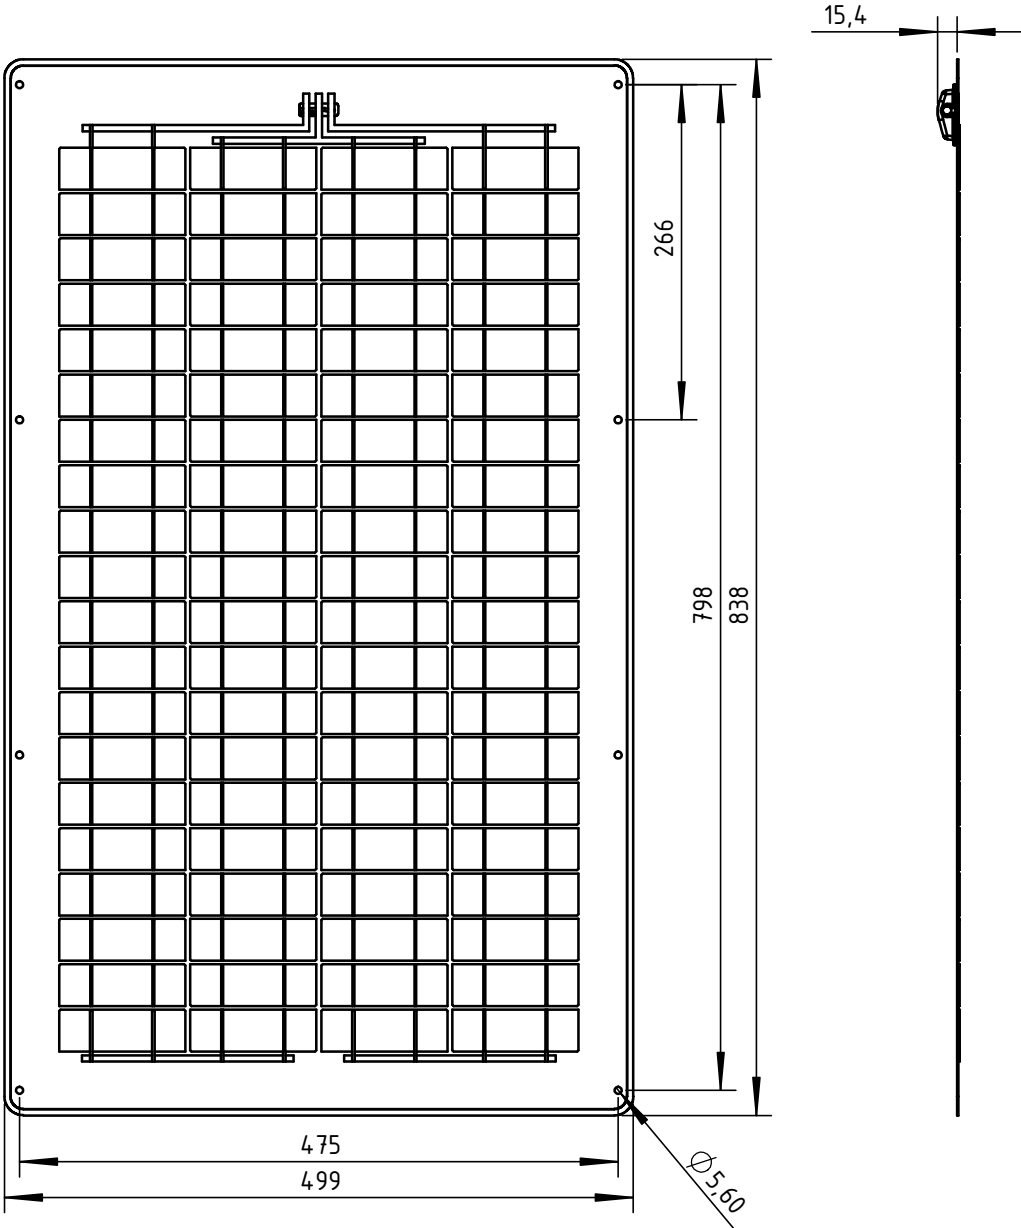

Solarmodul SW-4265

dimensions in mm

SunWare GmbH & Co KG